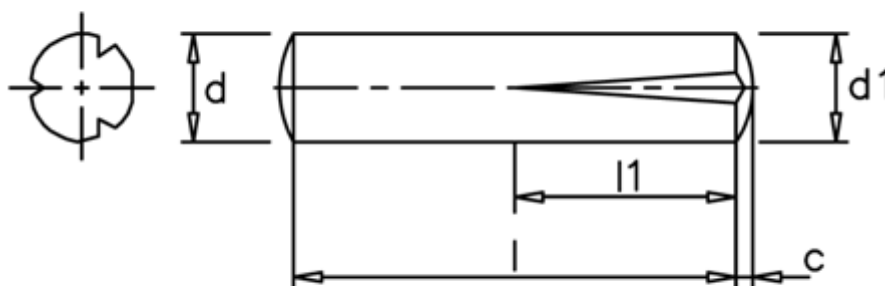

Article number: 080231171

Description: KLEE Slotted pin S2 3x14
Stainless 1.4305

Measures

c = 0,45

d = 3.0

d1 = 3.25

l1 = 1/2 l

Length = 14